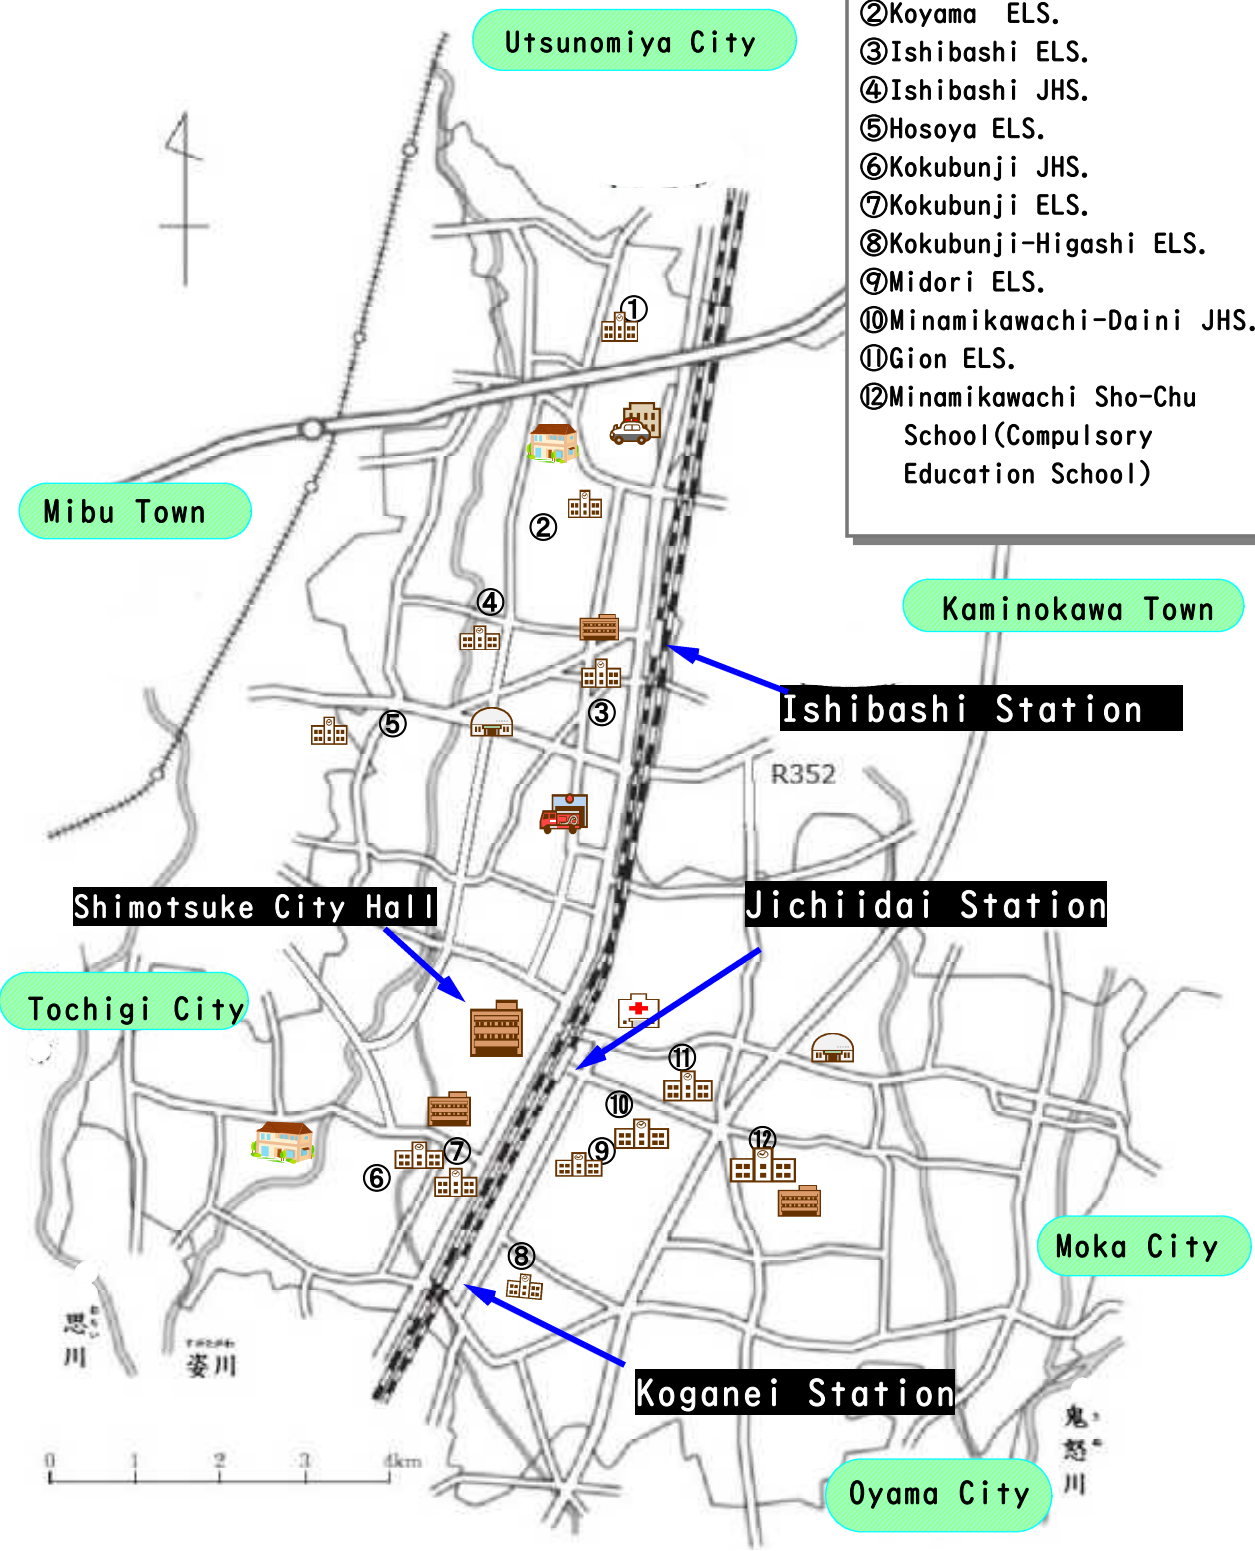

# Shimotsuke City Map

- ①Ishibashi-Kita ELS.
- ②Koyama ELS.
- ③Ishibashi ELS.
- ④Ishibashi JHS.
- ⑤Hosoya ELS.
- ⑥Kokubunji JHS.
- ⑦Kokubunji ELS.
- ⑧Kokubunji-Higashi ELS.
- ⑨Midori ELS.
- ⑩Minamikawachi-Daini JHS.
- ⑪Gion ELS.
- ⑫Minamikawachi Sho-Chu School (Compulsory Education School)

Let's find it! (地図の中から探してみよう!)

あ Kokubunji Community Center / い Minamikawachi Community Center  
 う Ishibashi Community Center / え Shimotsuke Police Station / お Ishibashi Fire Station  
 か Jichiidai Hospital / き Shimotsuke Road Station / く Yugao Park / け Grimm's House